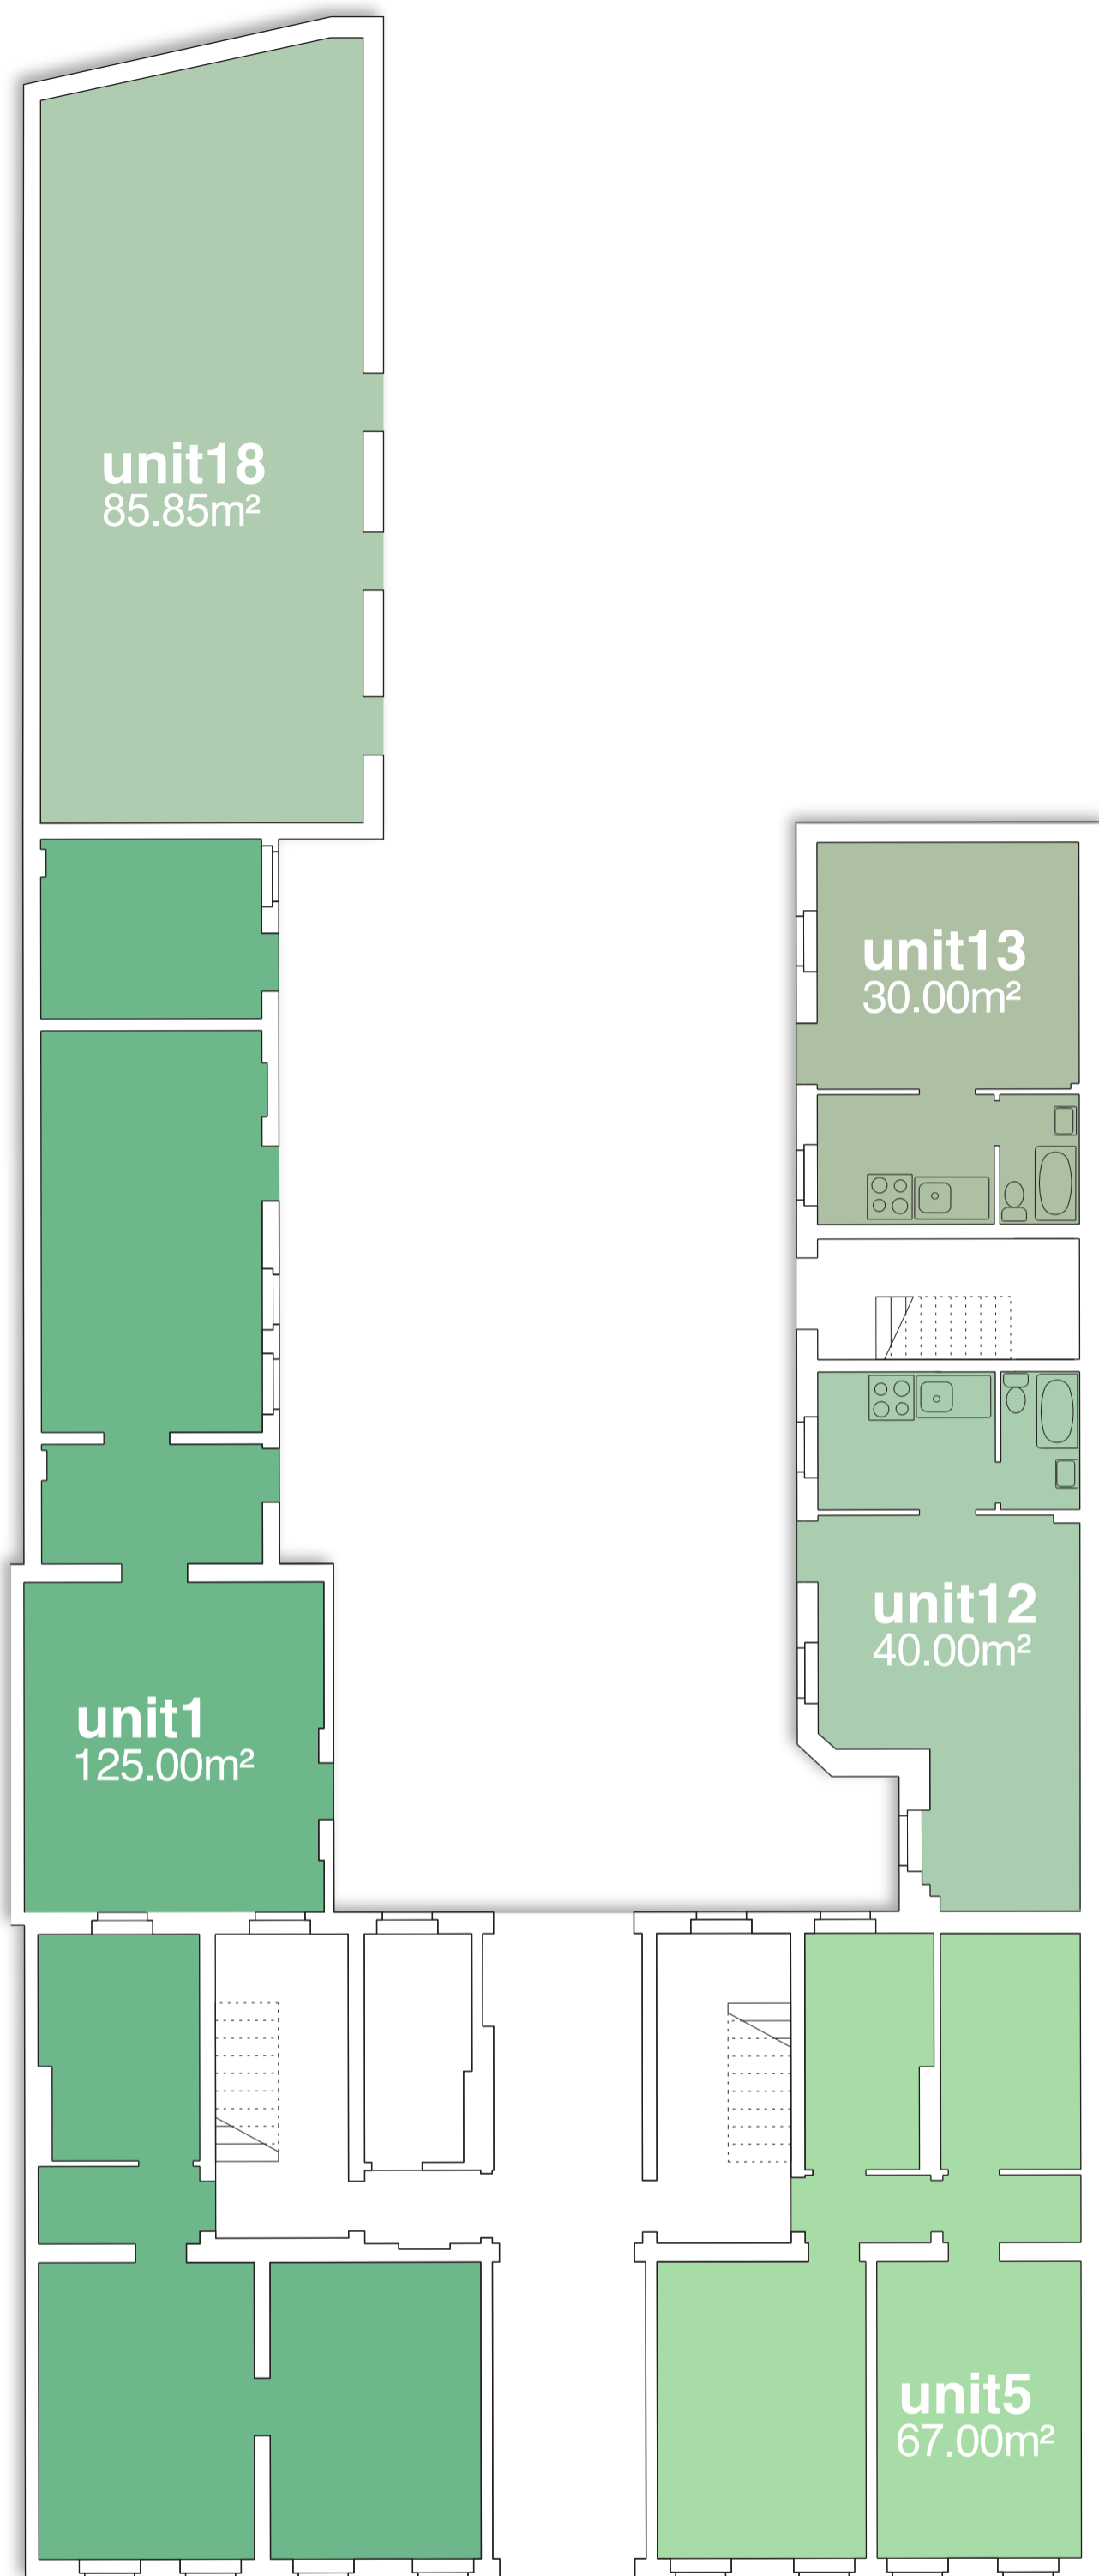

G

1

2

3

4

images for illustration purposes only

Inspiration
Group

Lehderstraße 4
13086 Berlin, Germany
Ground Floor

G

1

2

3

4

images for illustration purposes only

Inspiration
Group

Lehderstraße 4
13086 Berlin, Germany
1st Floor

G

1

2

3

4

images for illustration purposes only

Inspiration
Group

Lehderstraße 4
13086 Berlin, Germany
2nd Floor

G

1

2

3

4

images for illustration purposes only | *r.w - roof window

Inspiration
Group

Lehderstraße 4
13086 Berlin, Germany
4th Floor