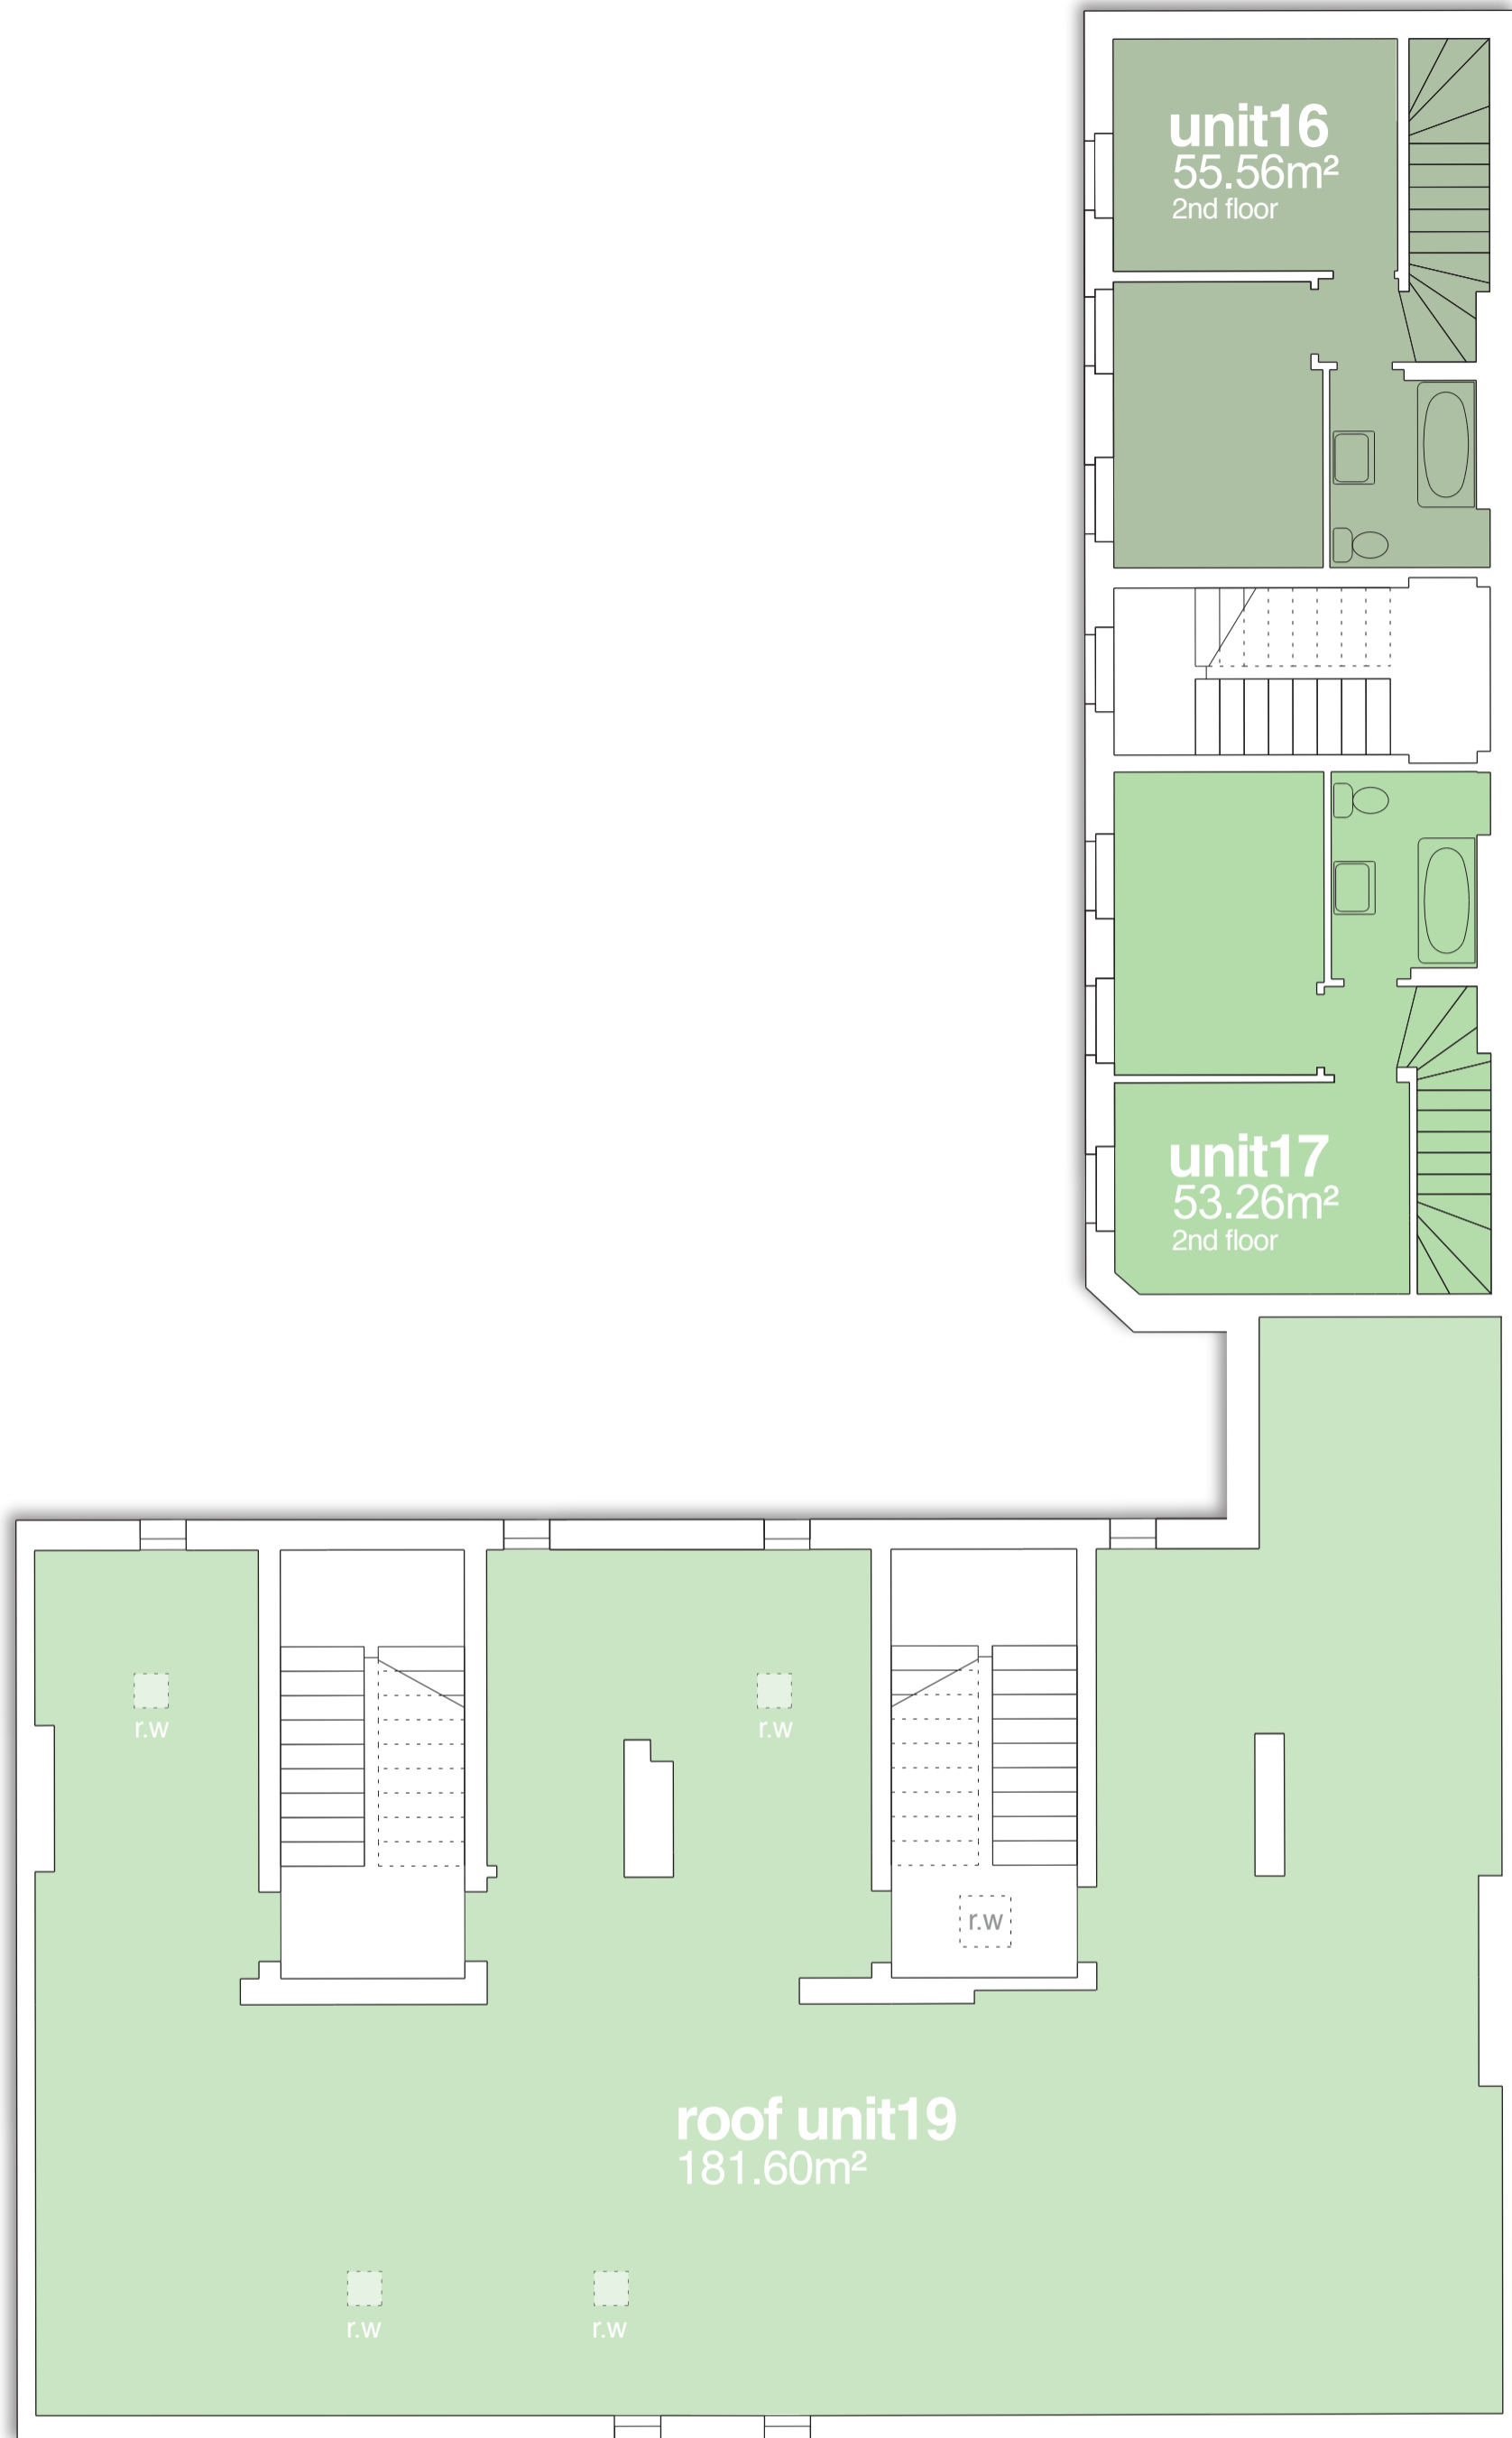

G

1

2

3

4

images for illustration purposes only

Inspiration
Group

Lehderstraße 4
13086 Berlin, Germany
3rd Floor

G

1

2

3

4

images for illustration purposes only | *r.w - roof window

Inspiration
Group

Lehderstraße 4
13086 Berlin, Germany
4th Floor