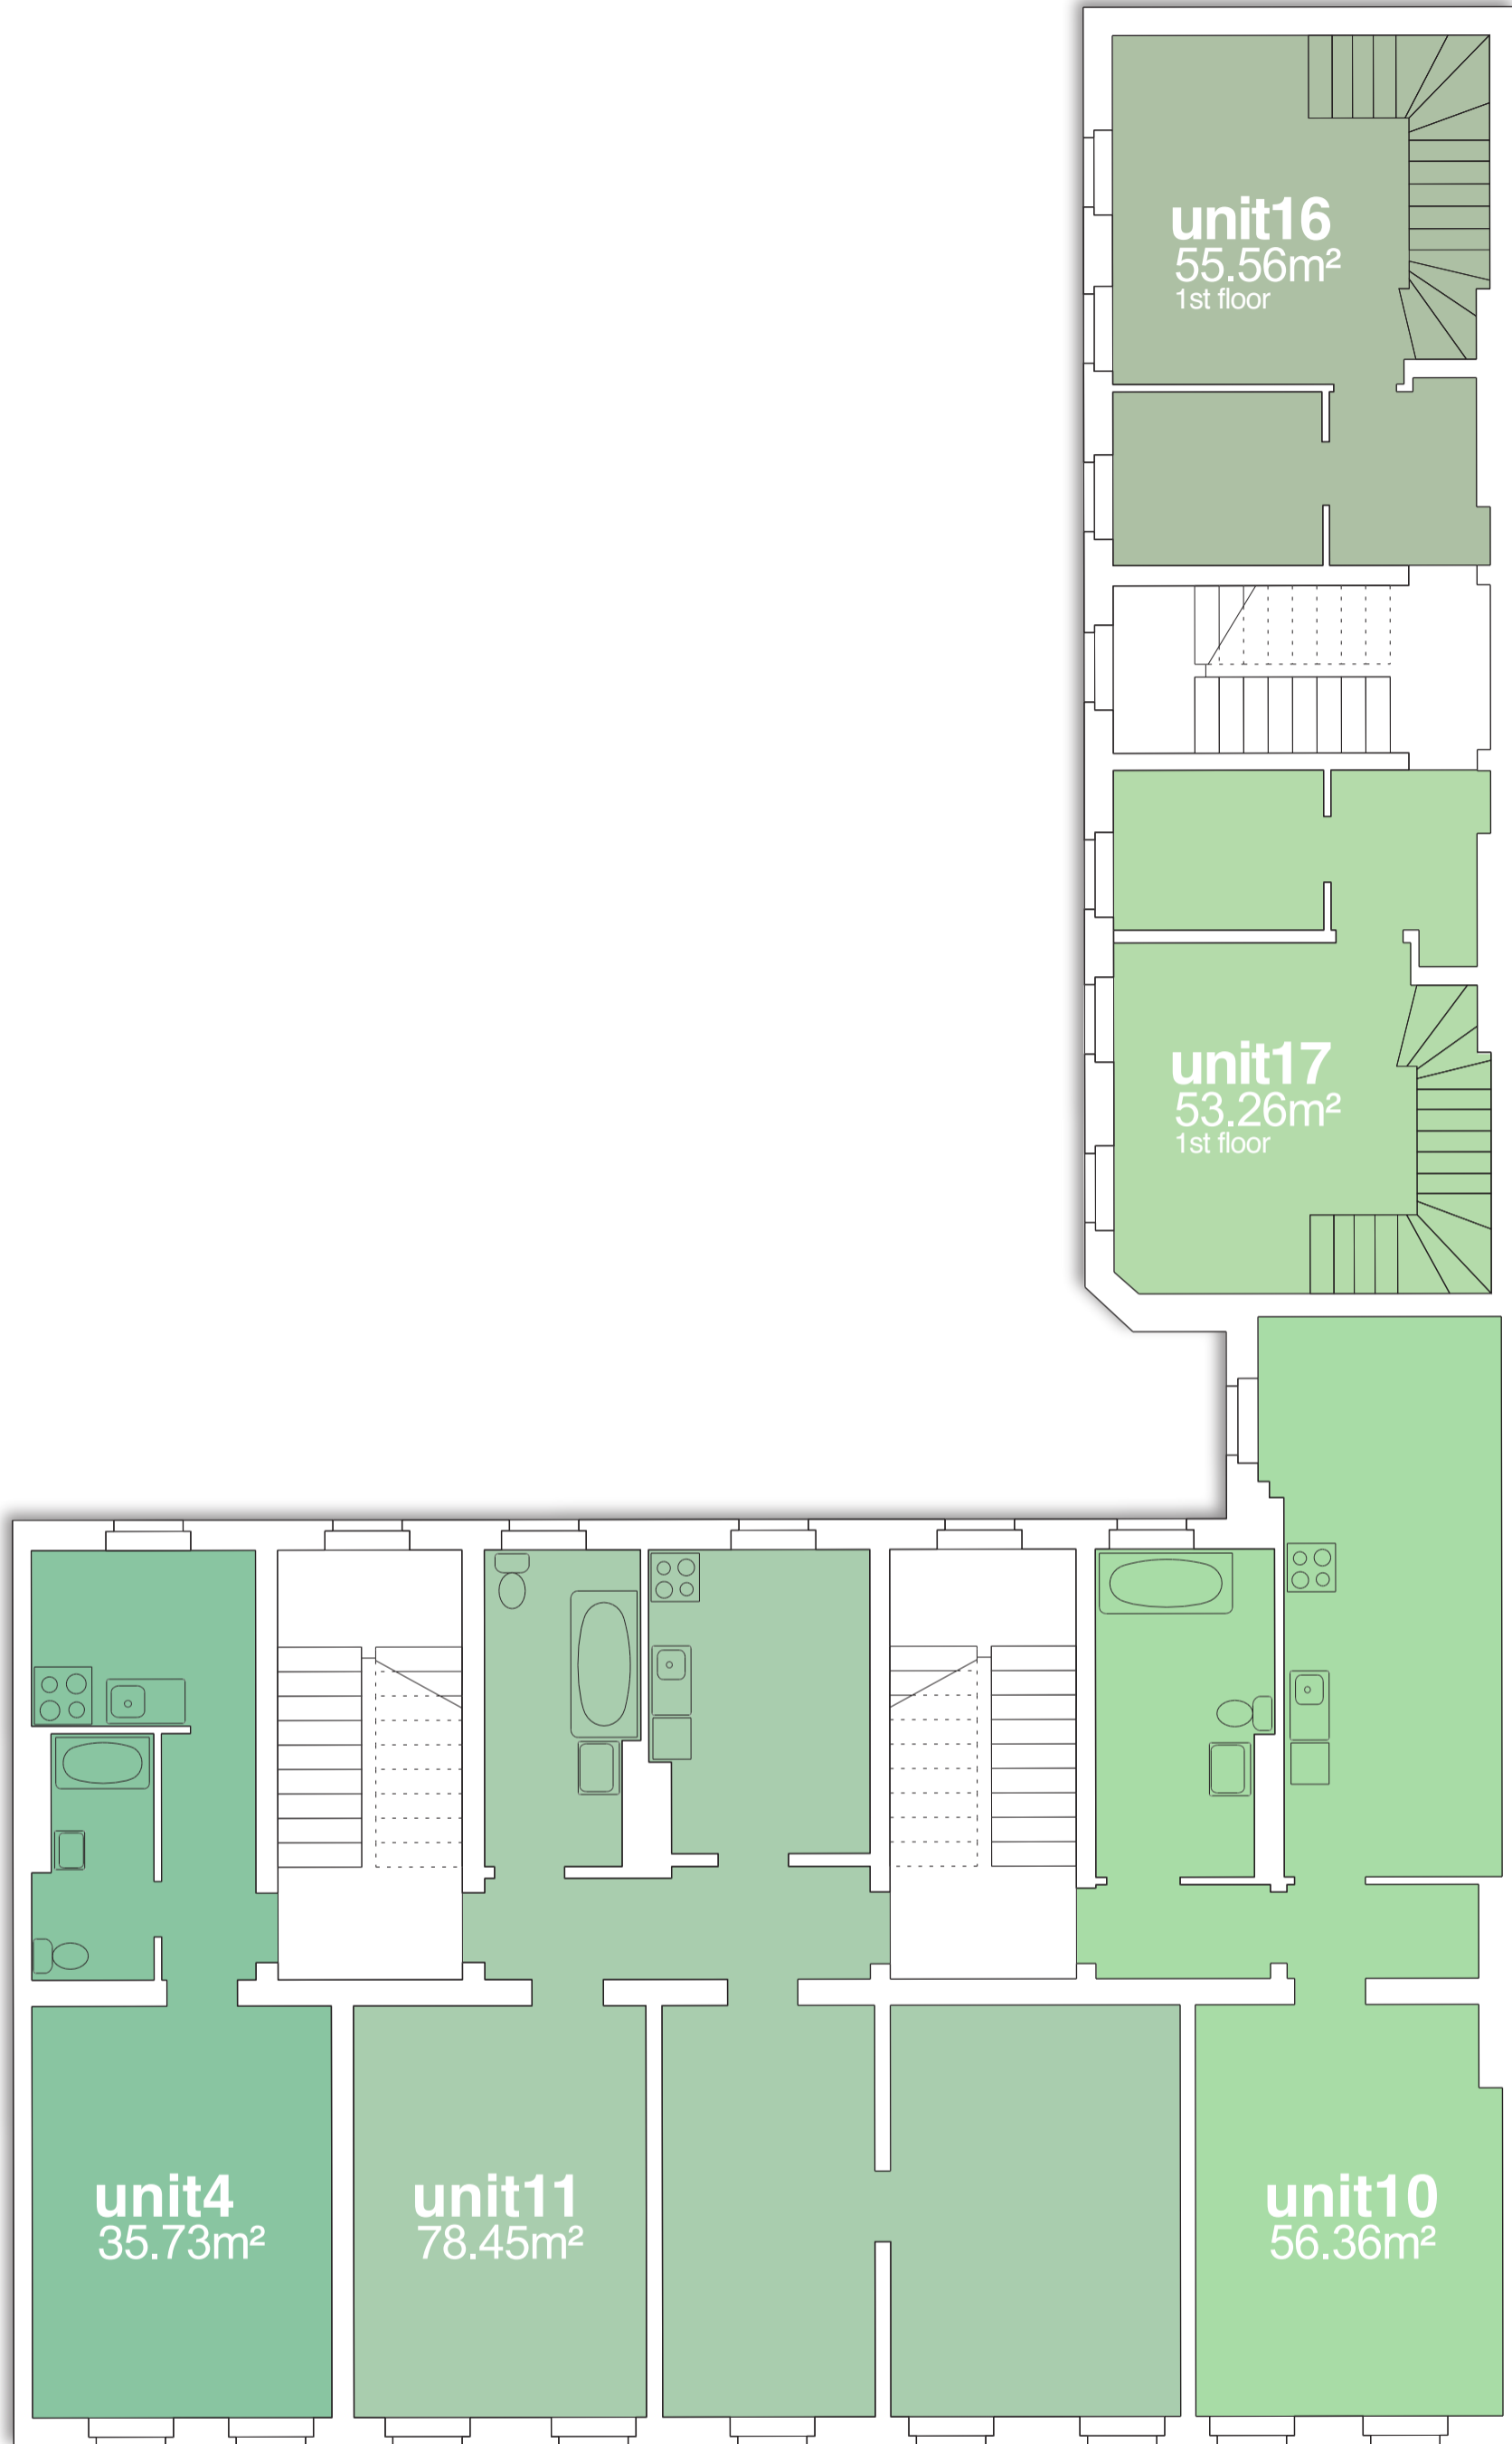

G

1

2

3

4

images for illustration purposes only

Inspiration
Group

Lehderstraße 4
13086 Berlin, Germany
3rd Floor