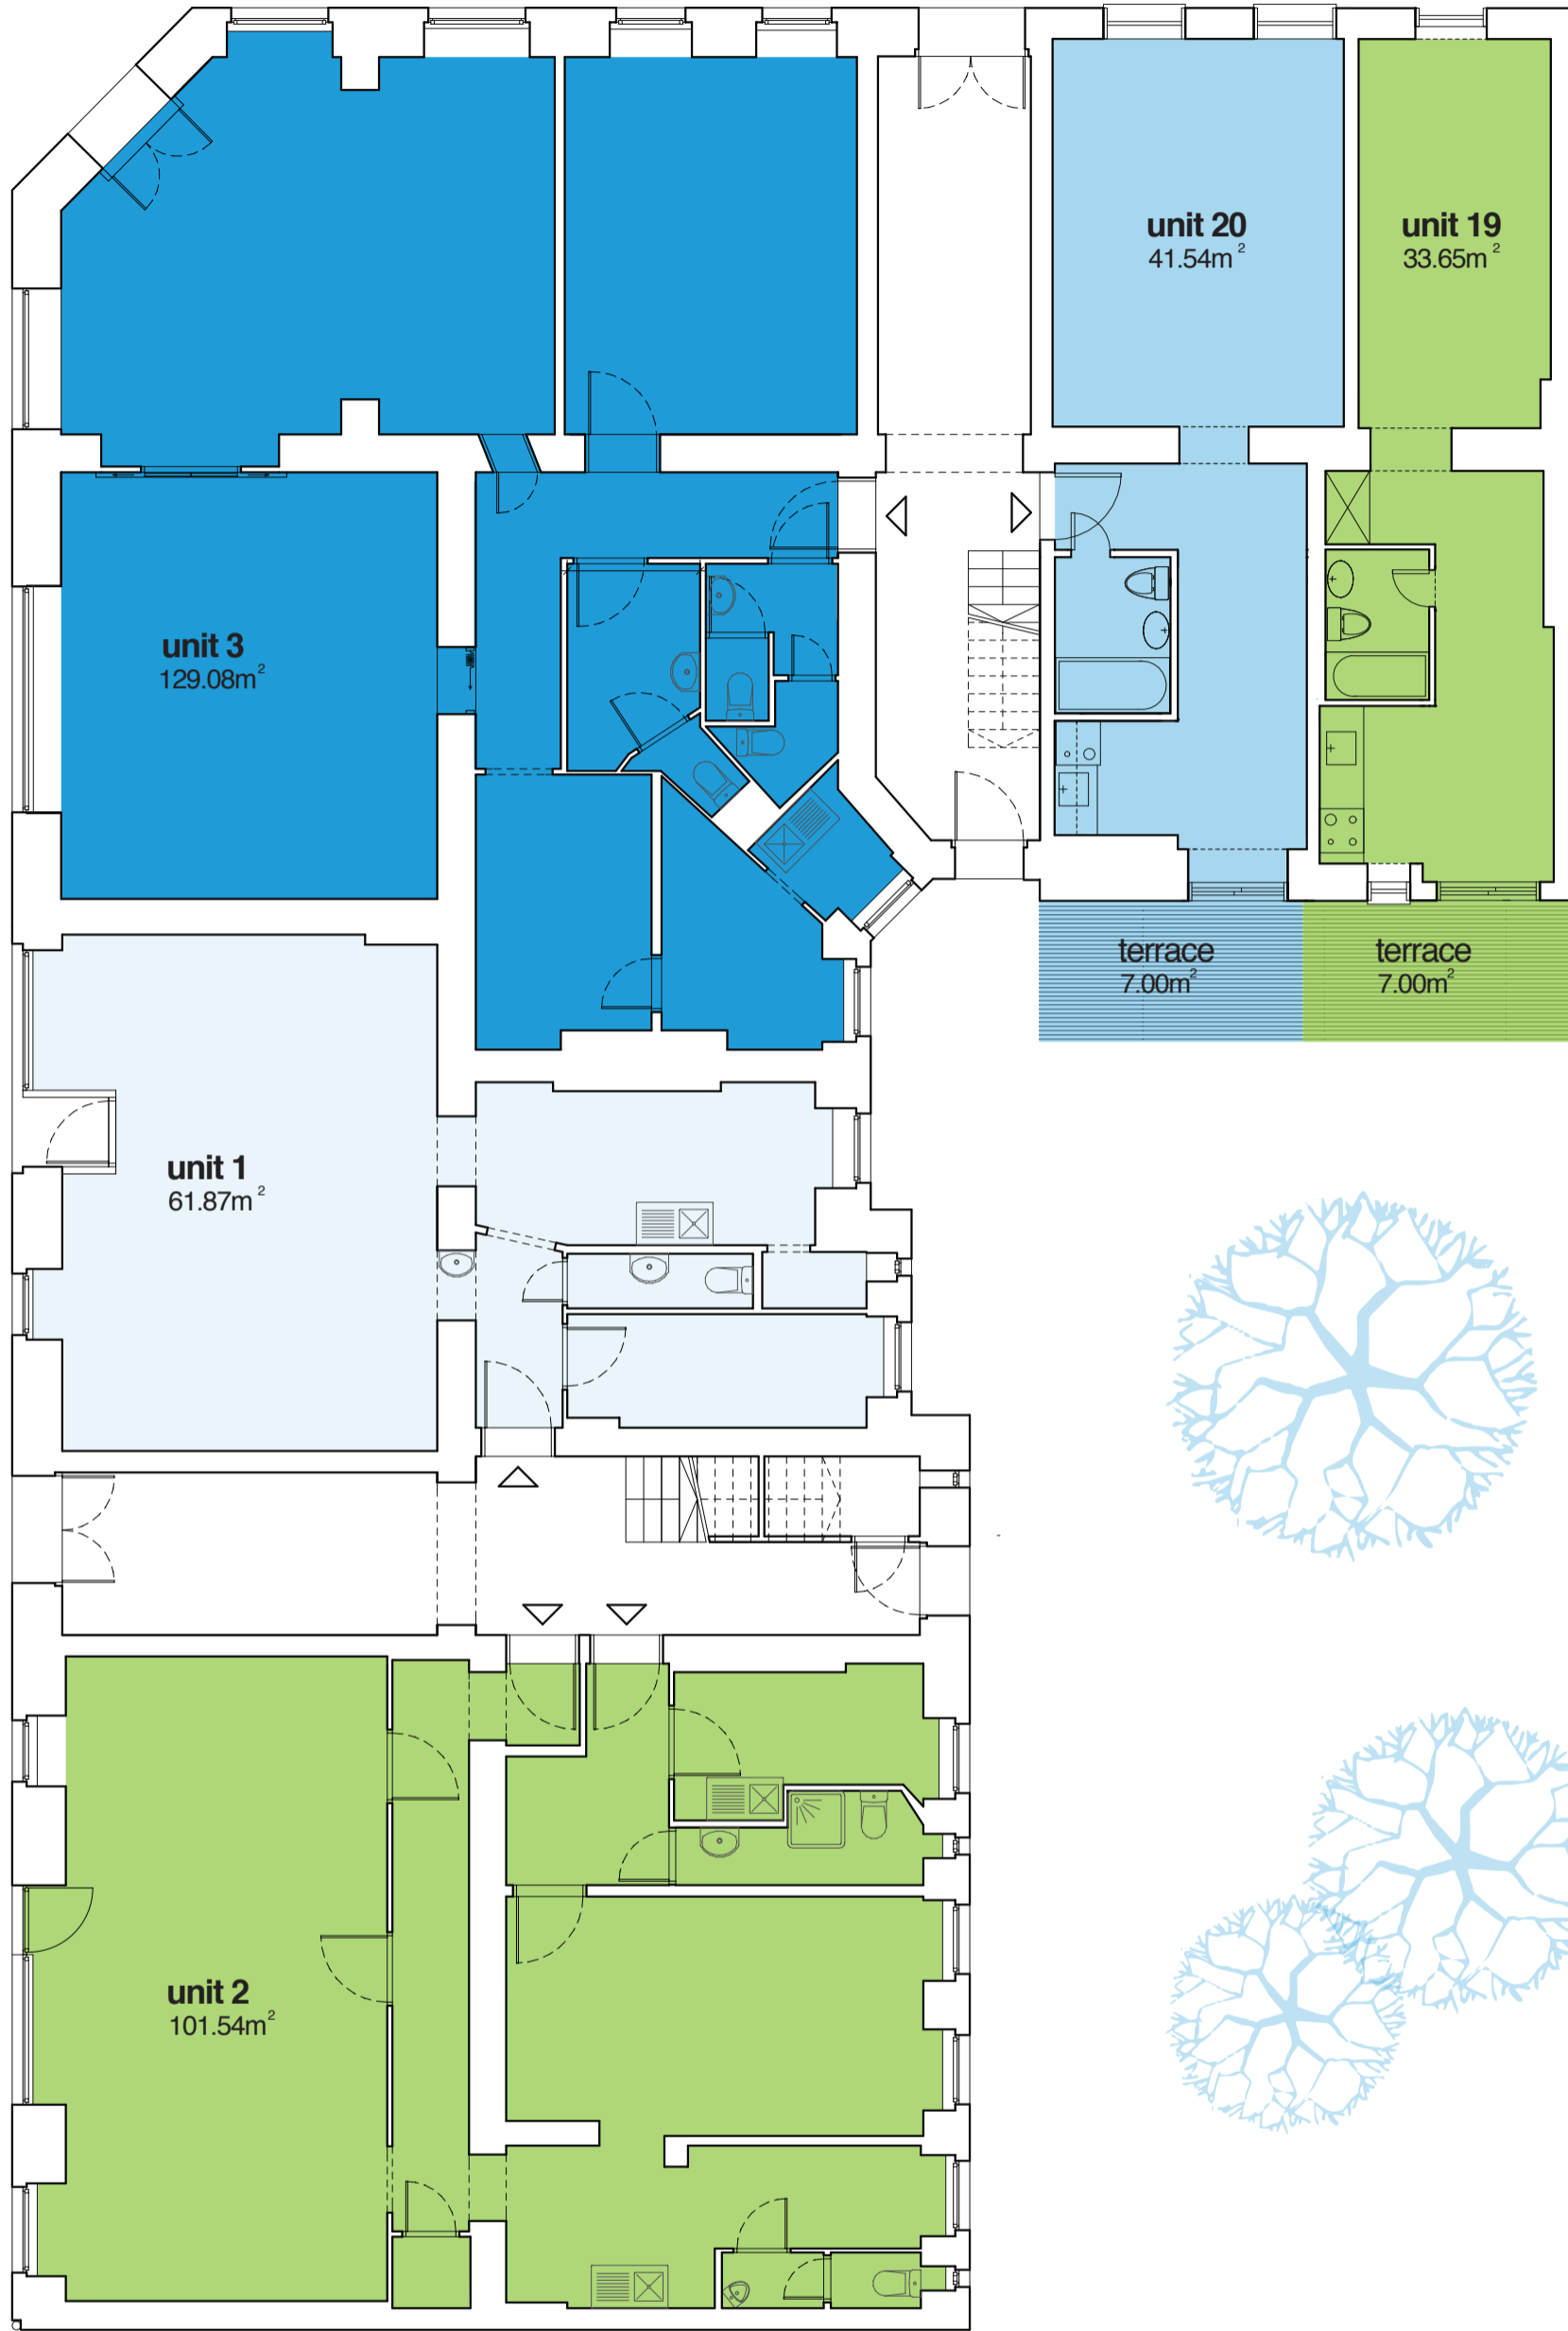

G

1

2

3

4

5

images for illustration purposes only

Inspiration
Group

Weserstraße 32 / Weichselstraße 17
D10961 Berlin, Germany
Ground Floor

G

1

2

3

4

5

images for illustration purposes only