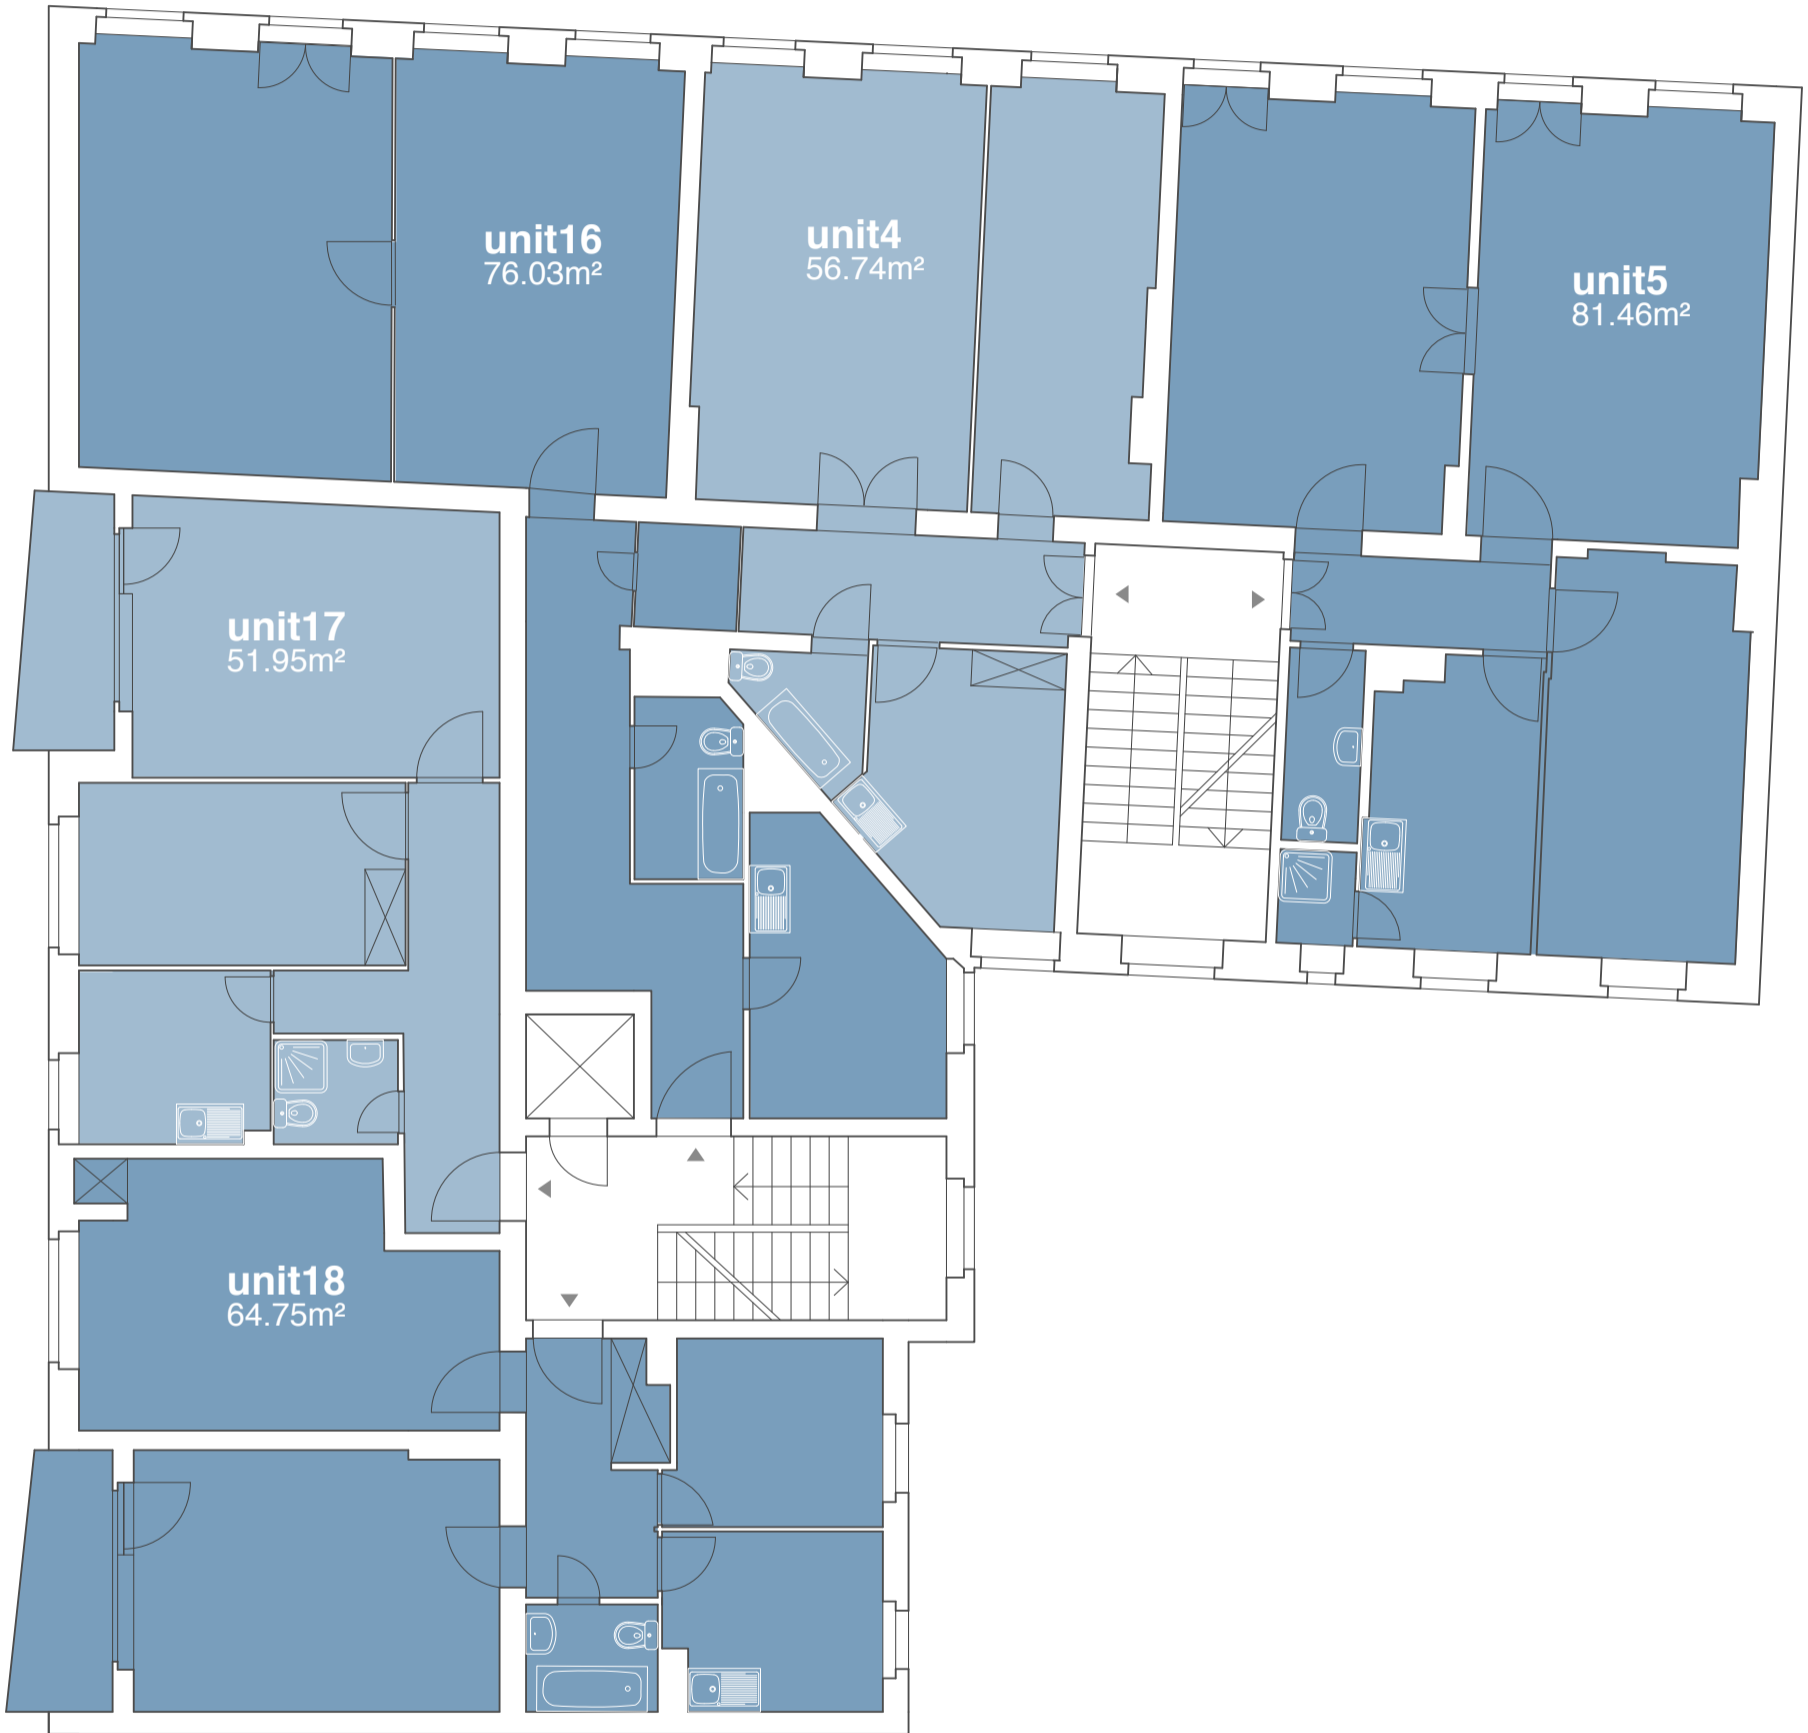

images for illustration purposes only

Powered by:

Kantstraße 52 - Krumme Straße 45
10627 Berlin, Germany
Ground Floor | EG

Kantstraße 52
Krumme Straße 45

G

1

2

3

4

5

DG

images for illustration purposes only

Powered by:

Kantstraße 52 - Krumme Straße 45
10627 Berlin, Germany
1st Floor | 1.OG

Kantstraße 52
Krumme Straße 45

G